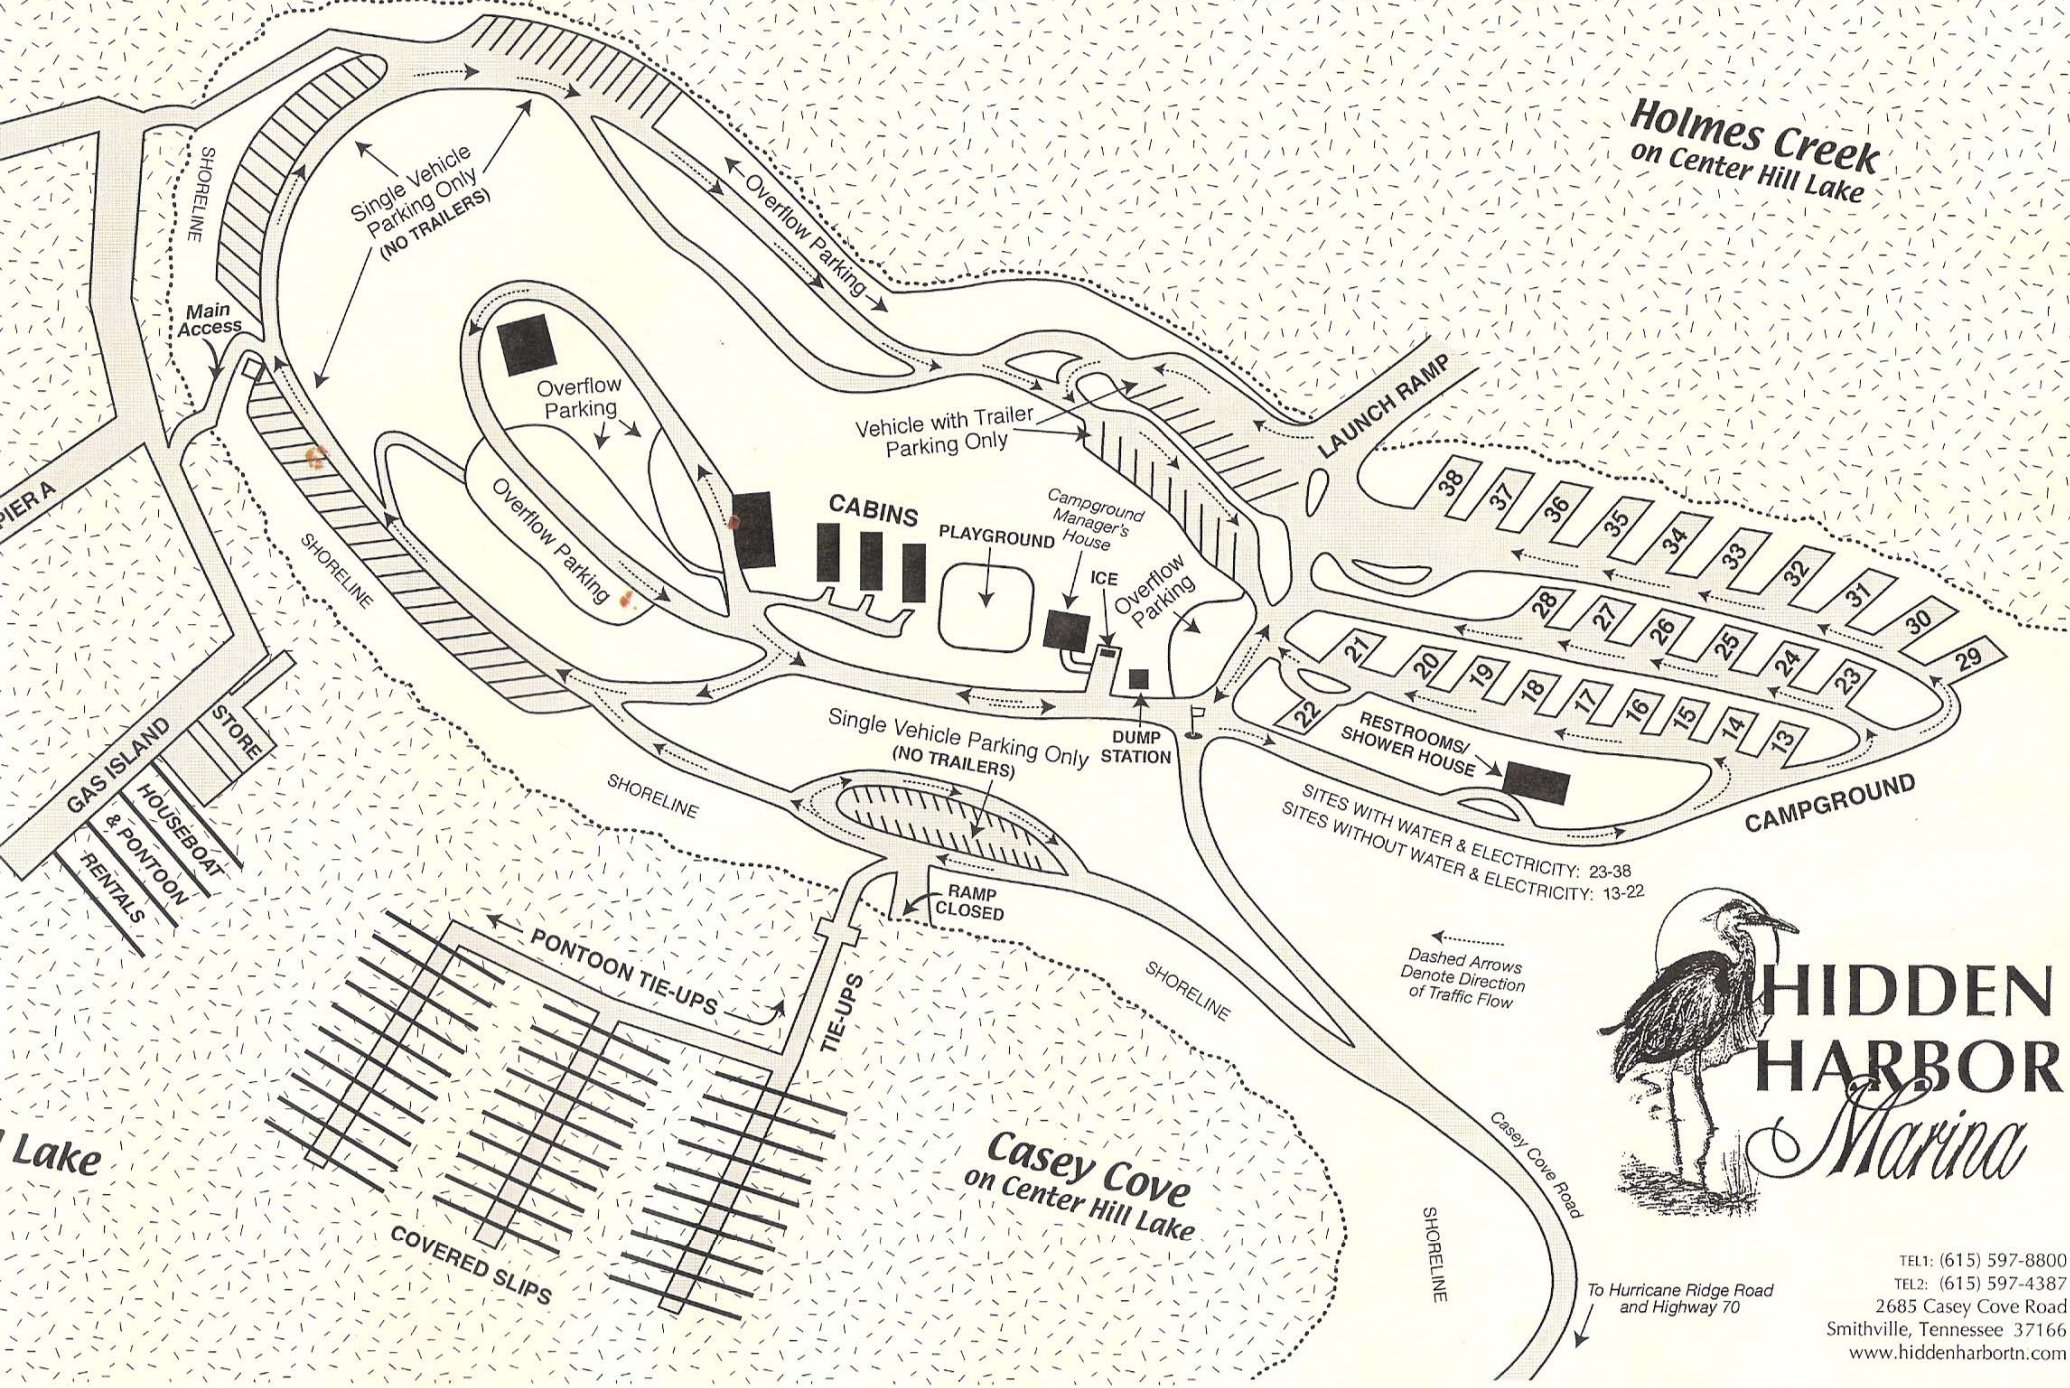

**Holmes Creek  
on Center Hill Lake**

**HIDDEN  
HARBOR**  
*Marina*

TEL1: (615) 597-8800  
TEL2: (615) 597-4387  
2685 Casey Cove Road  
Smithville, Tennessee 37166  
[www.hiddenharbortn.com](http://www.hiddenharbortn.com)

To Hurricane Ridge Road  
and Highway 70

Lake

**Casey Cove  
on Center Hill Lake**

SHORELINE

Dashed Arrows  
Denote Direction  
of Traffic Flow

RAMP  
CLOSED

Single Vehicle Parking Only  
(NO TRAILERS)

SITES WITH WATER & ELECTRICITY: 13-22  
SITES WITHOUT WATER & ELECTRICITY: 23-38

CAMPGROUND

LAUNCH RAMP

Vehicle with Trailer  
Parking Only

CABINS

PLAYGROUND

Campground  
Manager's  
House

ICE

Overflow Parking

Overflow Parking

Single Vehicle  
Parking Only  
(NO TRAILERS)

Overflow Parking

SHORELINE

Main  
Access

SHORELINE

SHORELINE

SHORELINE