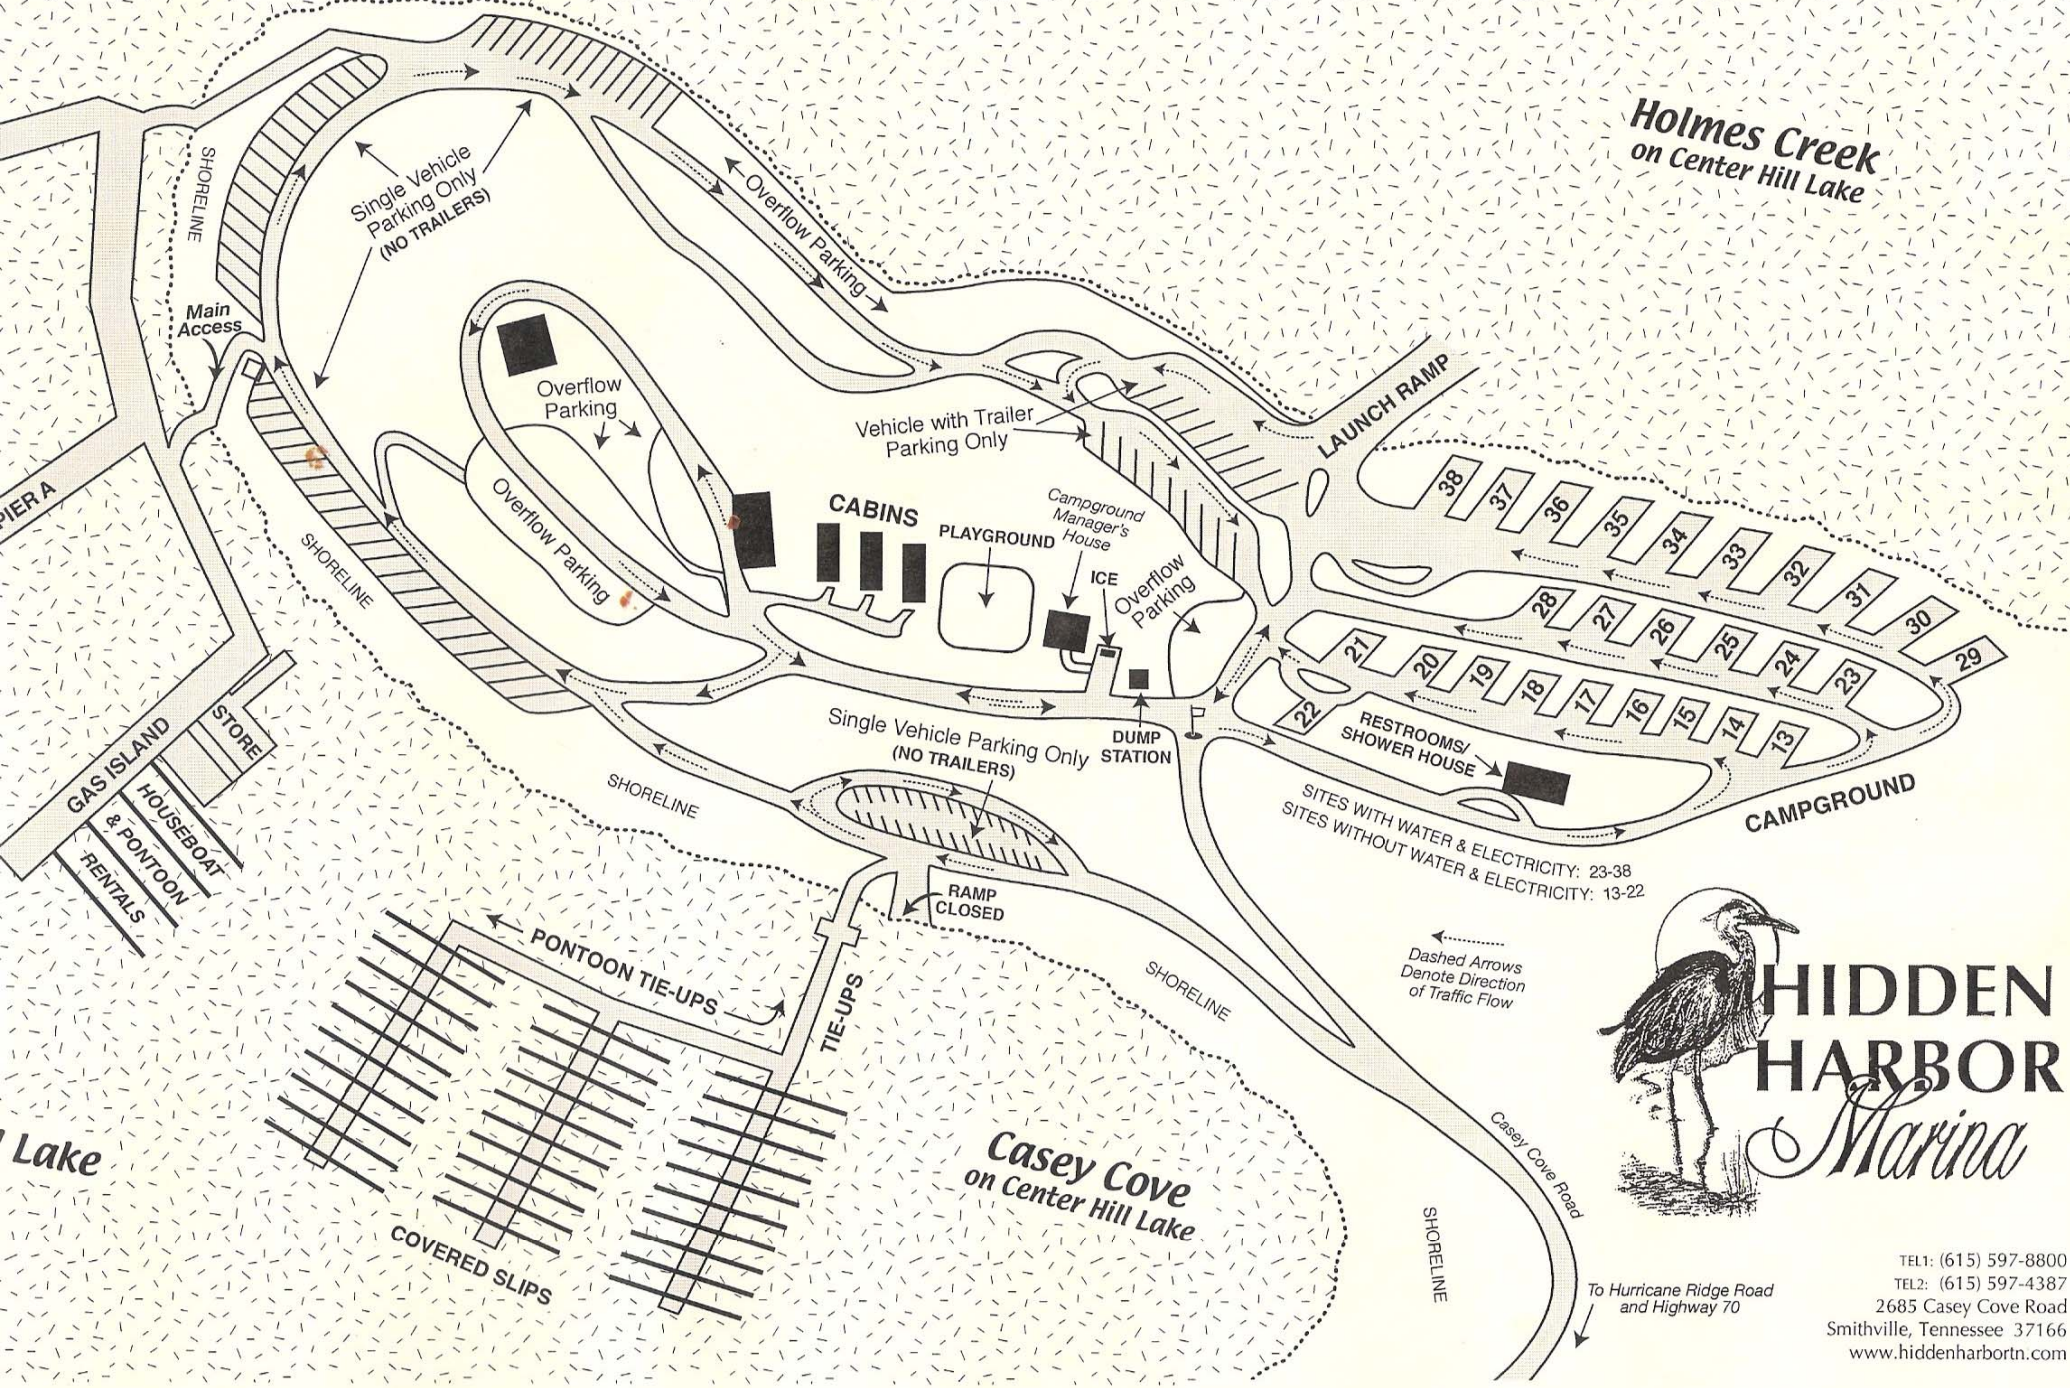

**Holmes Creek
on Center Hill Lake**

**HIDDEN
HARBOR**
Marina

TEL1: (615) 597-8800
TEL2: (615) 597-4387
2685 Casey Cove Road
Smithville, Tennessee 37166
www.hiddenharbortn.com

To Hurricane Ridge Road
and Highway 70